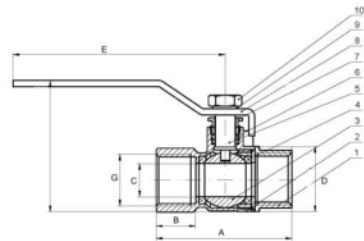

Self Closing Angle Cock
₹ 1307/-

Tee
₹ 196/-

Elbow
₹ 185/-

BRASS FORGED BALL VALVE & CHECK VALVE

FEATURES:-

Brass Body, Brass Ball, Brass Stem, Brass Nut, SS Washer, PTFE Seal.

1/2"	: ₹ 240/-
3/4"	: ₹ 350/-
1"	: ₹ 520/-
1¼"	: ₹ 890/-
1½"	: ₹ 1320/-
2"	: ₹ 2000/-