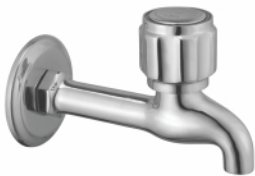

**Open Stop Cock
20mm**
₹ 817/-

A TOUCH OF CLASS

With its simple, rounded form, the new DELUXE bath fittings reflects the current trend in modern design towards soft minimalism. As well as embodying cutting-edge design, the line offers advanced functionality and a broad range of features that accommodates just about everyone.

DELUXE
WATERMAN[®]
Bathware | Designed with Perfection

DELUXE 
WATERMAN[®]
Bathware | Designed with Perfection

Pillar Cock
₹ 853/-

Short Body Bib Cock
₹ 780/-

Long Body Bib Cock
₹ 870/-

Angle Cock
₹ 803/-

Long Body 2 in 1
₹ 1701/-

Angle Cock 2 in 1
₹ 1674/-

**Concealed Stop Cock
20mm**
₹ 1158/-

**Washing Machine
Bib Cock**
₹ 794/-

**Swan Neck
Pillar Cock J Bend**
₹ 1674/-

Sink Cock J Bend
₹ 1535/-

**Swan Neck
Pillar Cock Universal**
₹ 1741/-

Sink Cock Casted Spout
₹ 1674/-

DELUXE 
WATERMAN[®]
Bathware | Designed with Perfection

Center Hole Basin Mixer
₹ 3362/-

**Swan Neck
Pillar Cock Deluxe**
₹ 1674/-

Sink Mixer Casted Spout
₹ 3362/-

**Wall Mixer 2 in 1
with L Bend**
₹ 4650/-