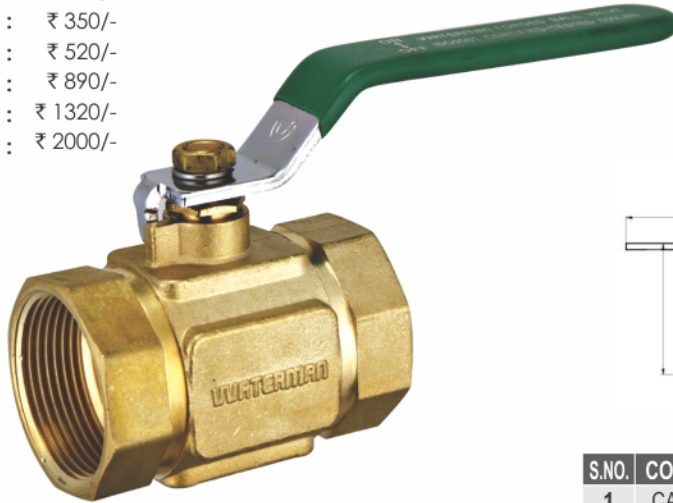

Wall Mixer Bend
Medium ₹ 525/-
Heavy ₹ 655/-

Towel Ring
₹ 547/-

Towel Rod 18"
₹ 1006/-

Towel Rod 24"
₹ 1067/-

Hex Nipple
1/2" : ₹ 97/-
3/4" : ₹ 161/-
1" : ₹ 236/-

Self Closing Pillar Cock
₹ 1818/-

Self Closing Bib Cock
₹ 1426/-

Self Closing Angle Cock
₹ 1307/-

Tee
₹ 196/-

Elbow
₹ 185/-

BRASS FORGED BALL VALVE & CHECK VALVE

FEATURES:-

Brass Body, Brass Ball, Brass Stem, Brass Nut, SS Washer, PTFE Seal.

1/2"	: ₹ 240/-
3/4"	: ₹ 350/-
1"	: ₹ 520/-
1¼"	: ₹ 890/-
1½"	: ₹ 1320/-
2"	: ₹ 2000/-